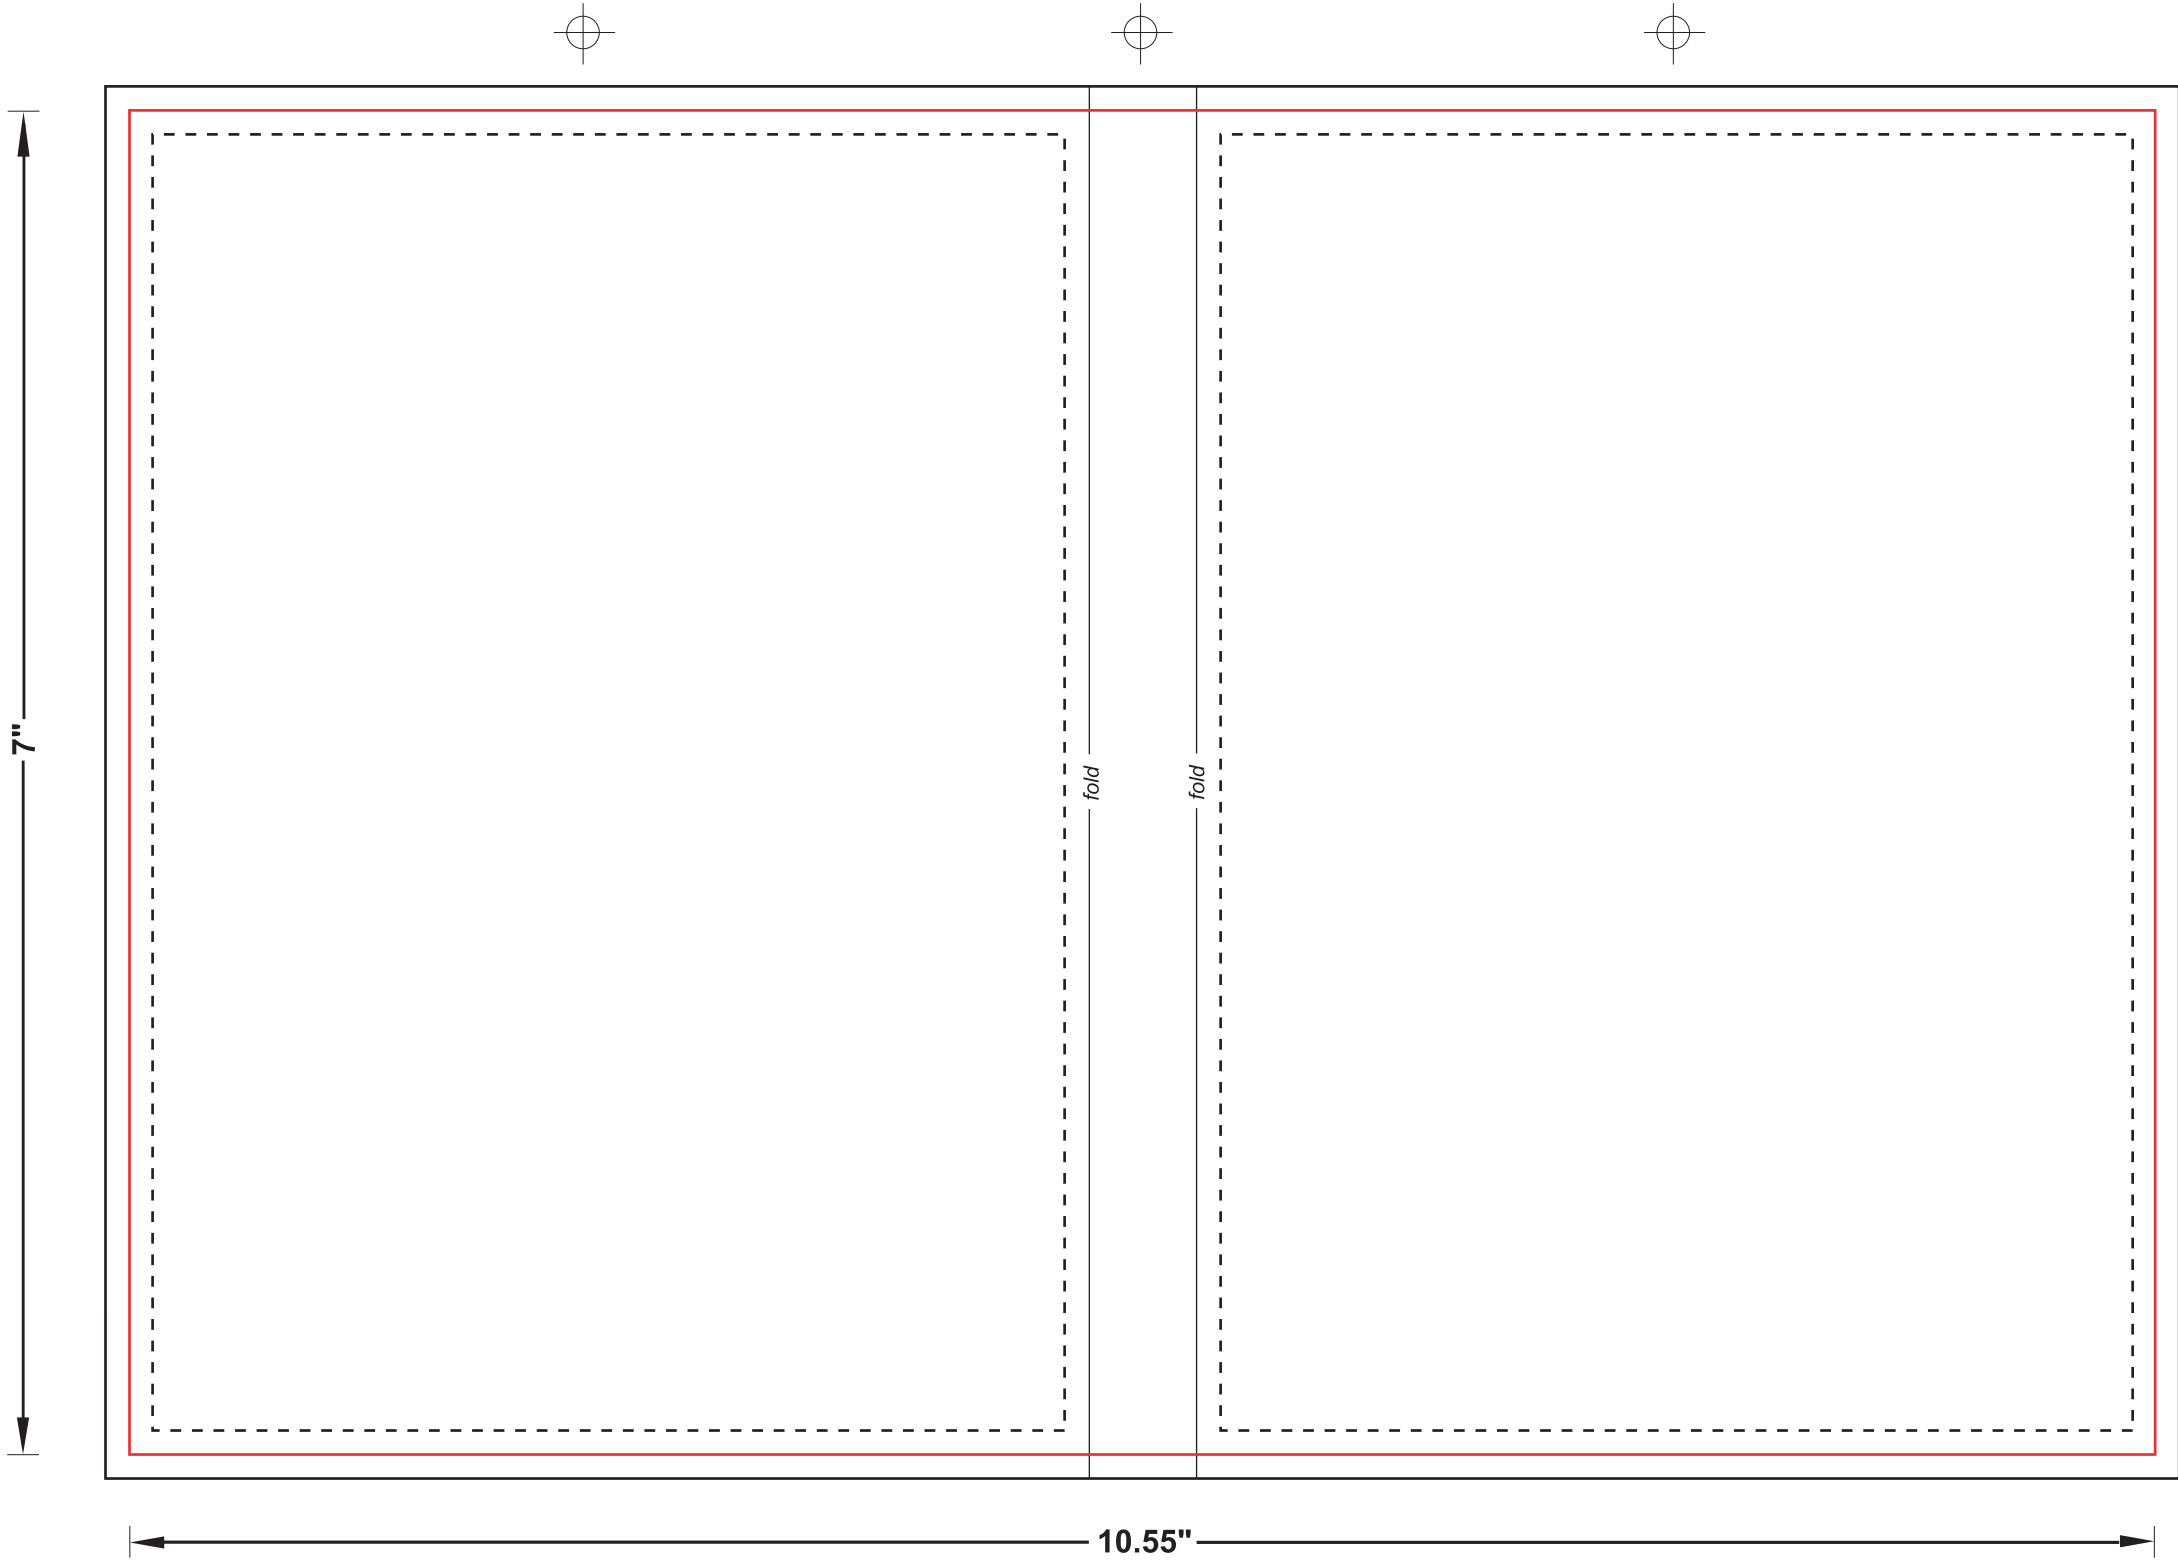

dvd case insert

Above All Multimedia Partners, LLC.
d.b.a. Cassette Services

| | |
|---|--------------------------------|
|  | Keep All Text Inside This Area |
|  | Final Trim Size / Live Area |
|  | Bleed Area |

- This template is for reference only. DO NOT flatten onto artwork.
- IF USING ILLUSTRATOR OR FREEHAND:
 - Convert all text to paths/outlines.
 - Embed all linked graphics.