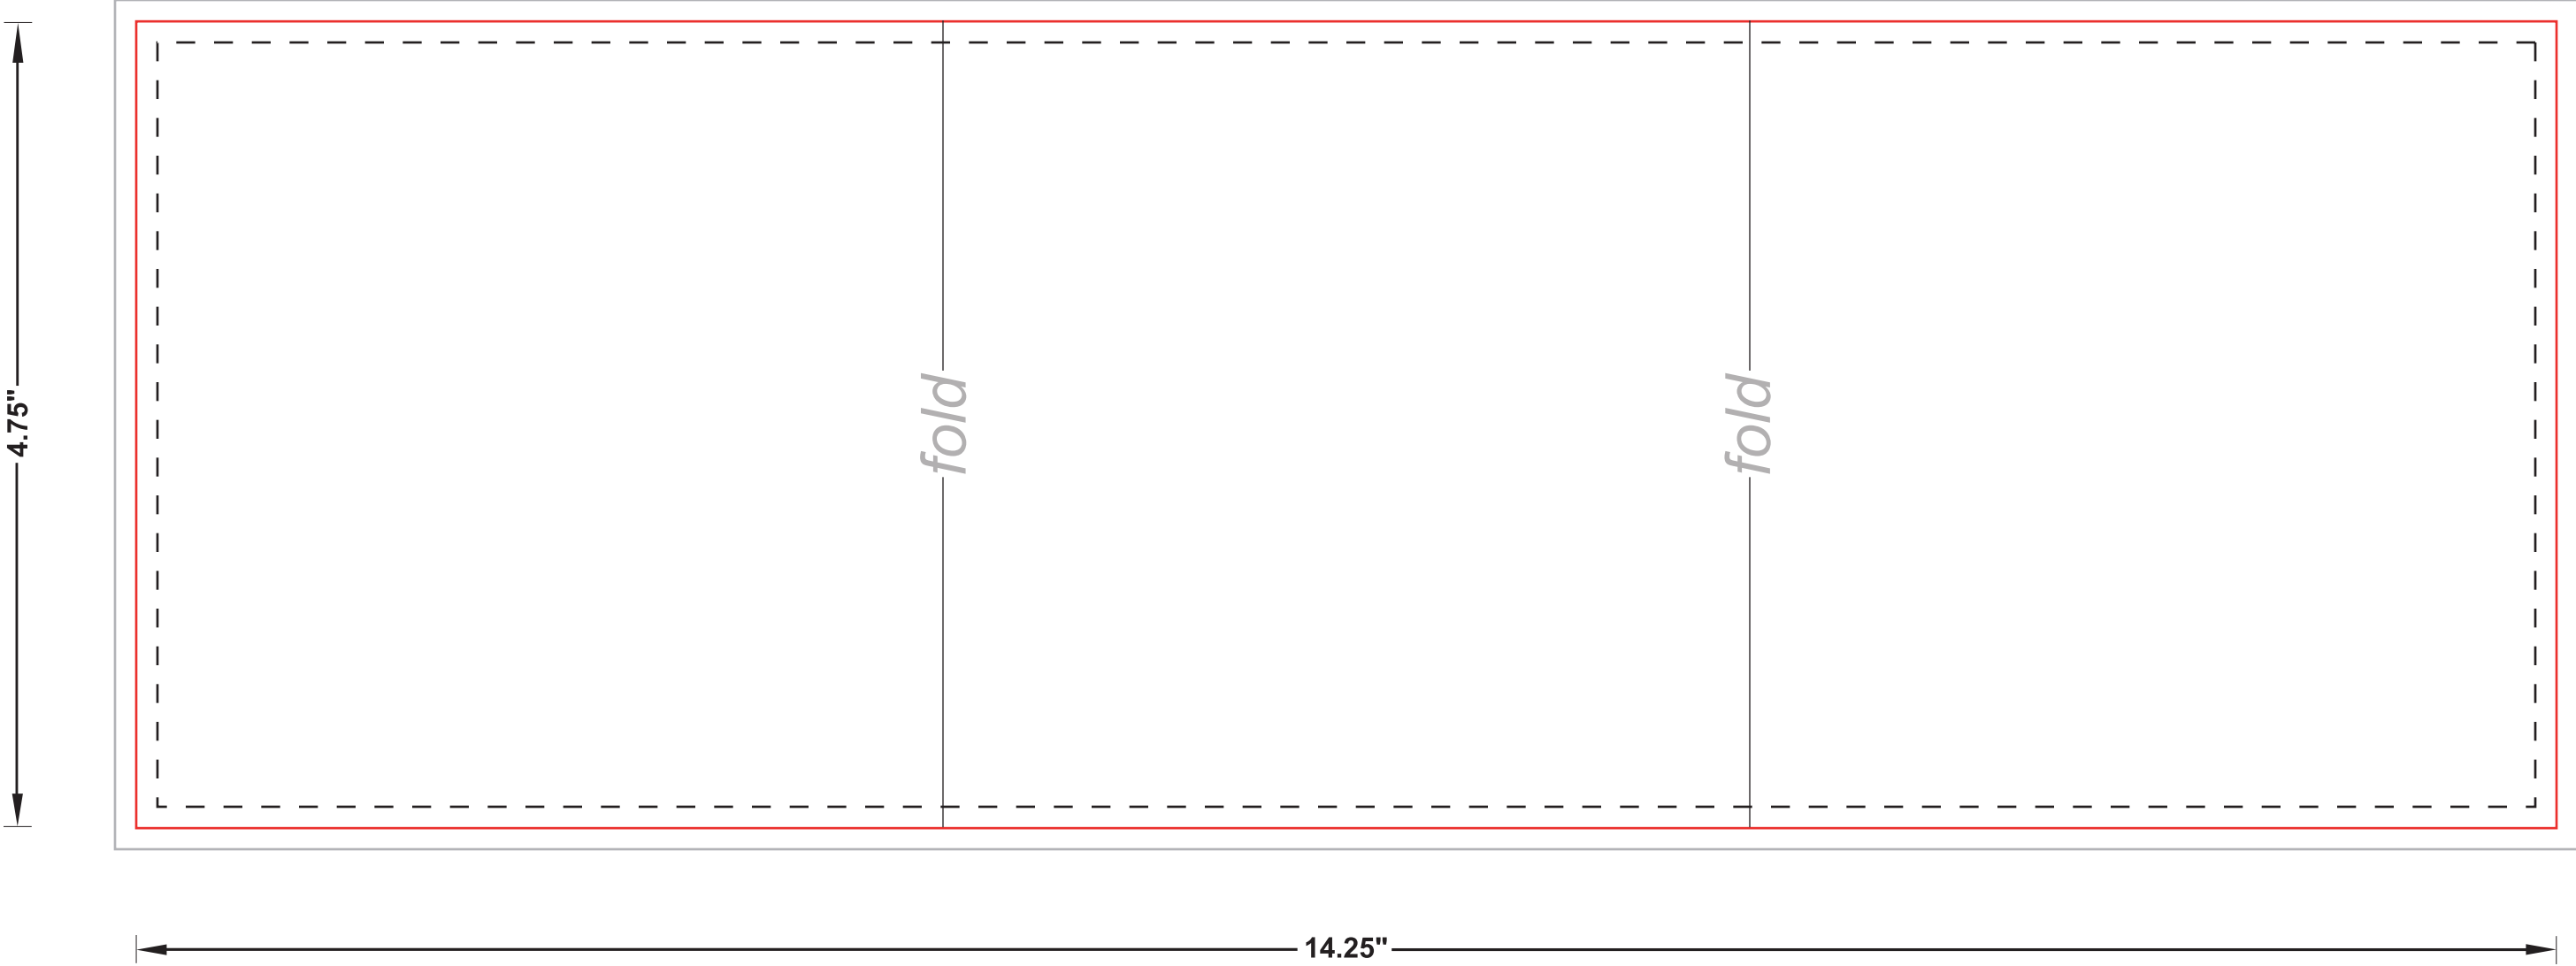

- This template is for reference only. DO NOT flatten onto artwork.
- IF USING ILLUSTRATOR OR FREEHAND:
 - Convert all text to paths/outlines.
 - Embed all linked graphics.

 Keep All Text Inside This Area

 Final Trim Size / Live Area

 Bleed Area

6 panel cd insert
Use same template for front/back

Please indicate the manner in which you want the insert folded, you may include this information in customer notes and/or send a hard copy mock-up