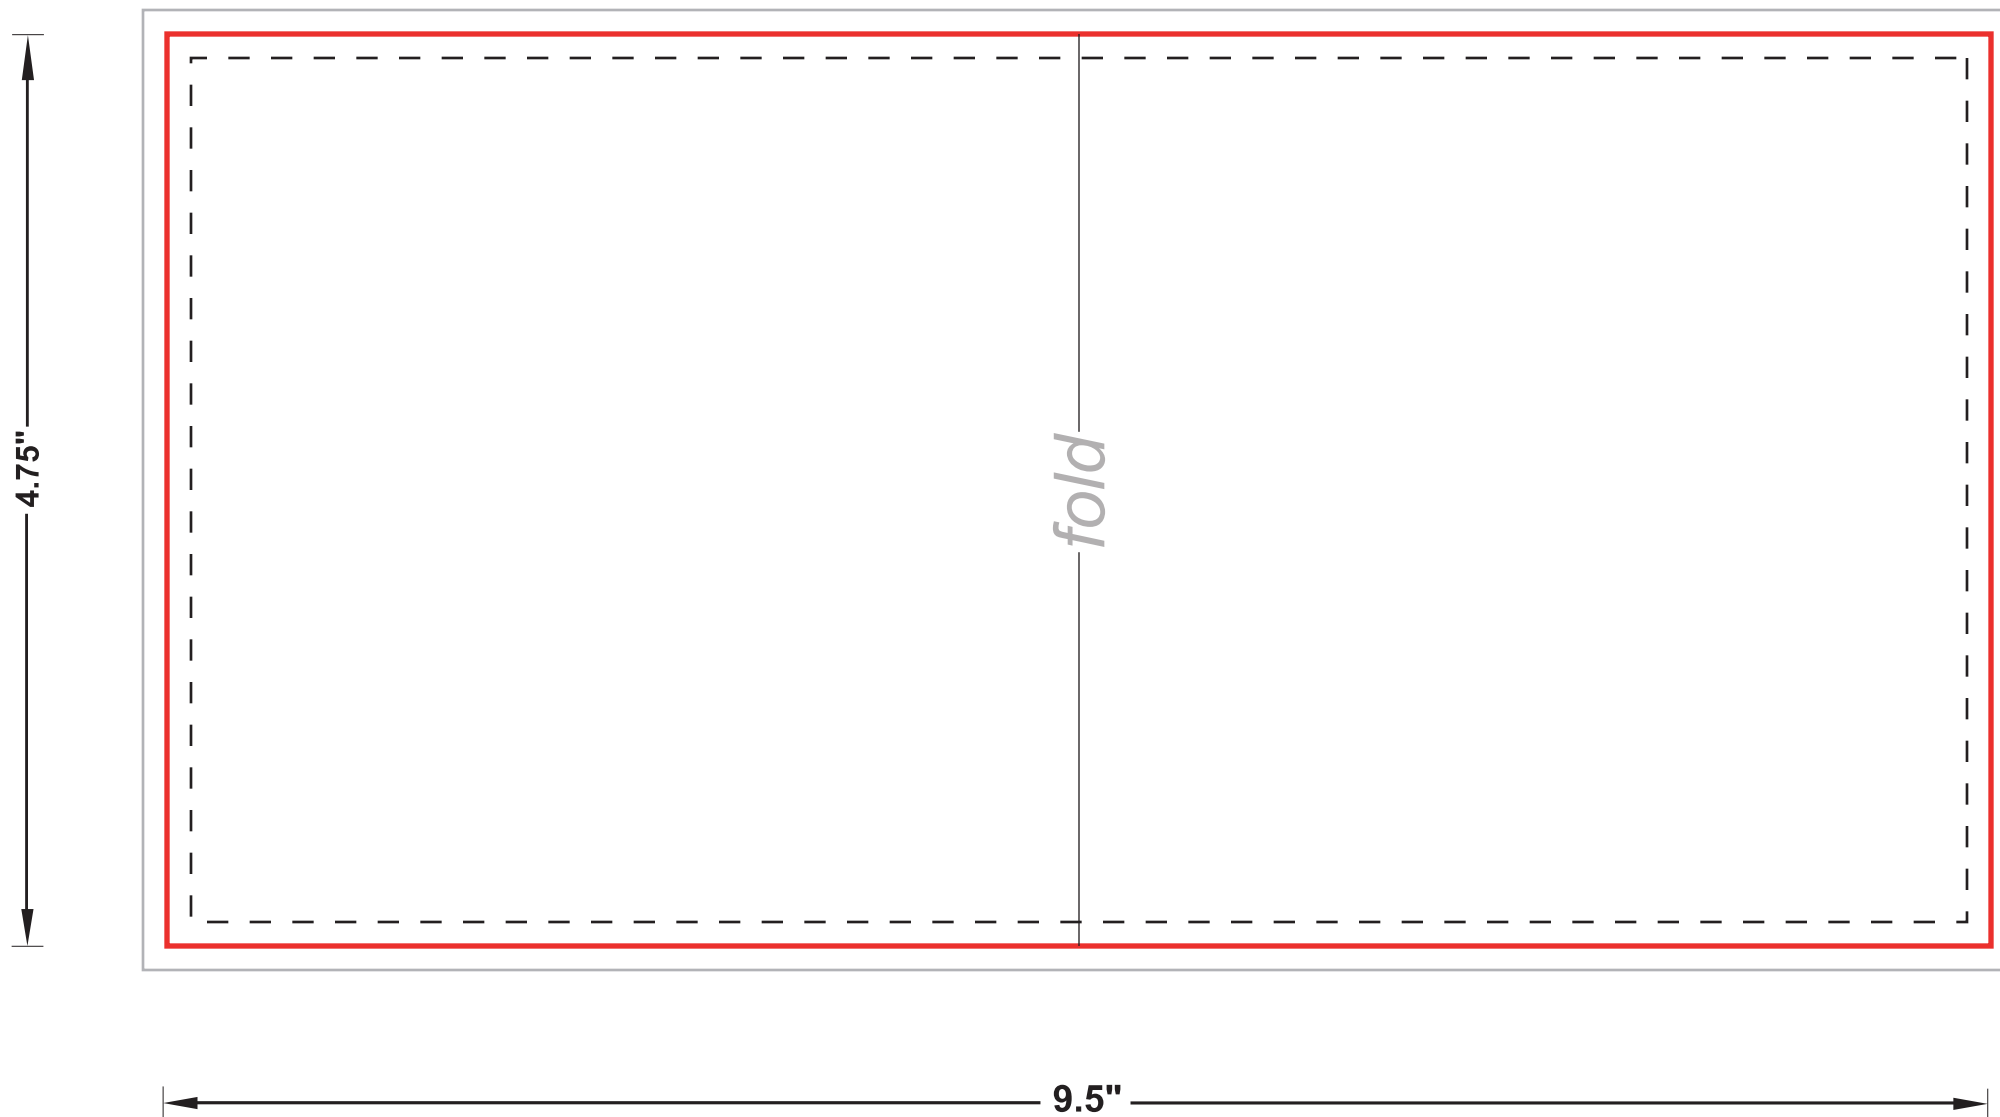

9.5" x 4.75" 4-panel cd insert
Use same template for front/back